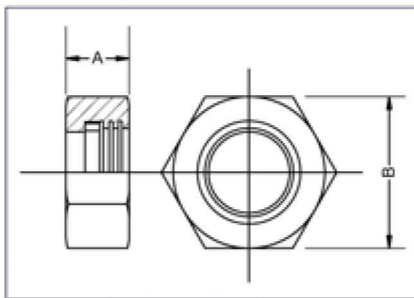

ACCESORIOS BEVEL SEAT

BS FERRULE CORTO ROSCADO A SOLDAR

| Tamaño | Ref. | A | B | C |
|--------|-----------|--------|-------|--------|
| 1" | T15TRF1.0 | 11/16" | 0.870 | 1" |
| 1.5" | T15TRF1.5 | 11/16" | 1.370 | 1 1/2" |
| 2" | T15TRF2.0 | 23/32" | 1.870 | 2" |
| 2.5" | T15TRF2.5 | 27/32" | 2.370 | 2 1/2" |
| 3" | T15TRF3.0 | 15/16" | 2.870 | 3" |
| 4" | T15TRF4.0 | 1" | 3.834 | 4" |

Disponible en: Buna y Teflón

BS FERRULE CORTO LISO A SOLDAR

| Tamaño | Ref. | A | B | C |
|--------|-----------|--------|-------|--------|
| 1" | T14PRF1.0 | 11/16" | 0.870 | 1" |
| 1.5" | T14PRF1.5 | 11/16" | 1.370 | 1 1/2" |
| 2" | T14PRF2.0 | 23/32" | 1.870 | 2" |
| 2.5" | T14PRF2.5 | 27/32" | 2.370 | 2 1/2" |
| 3" | T14PRF3.0 | 15/16" | 2.870 | 3" |
| 4" | T14PRF4.0 | 1" | 3.834 | 4" |

BS TUERCA HEXAGONAL

| Tamaño | Ref. | A | B |
|--------|---------|---------|----------|
| 1" | T13H1.0 | 29/32" | 1 13/16" |
| 1.5" | T13H1.5 | 31/32" | 2 13/32" |
| 2" | T13H2.0 | 1 1/16" | 3" |
| 2.5" | T13H2.5 | 1 3/16" | 3 19/32" |
| 3" | T13H3.0 | 1 9/32" | 4 3/16" |
| 4" | T13H4.0 | 1 1/2" | 5 7/16" |

BEVEL SEAT EMPACADURA

| Tamaño | Ref. | A | B | C |
|--------|---------|-----|----|----|
| 1" | TBSG1.0 | 34 | 23 | 7 |
| 1.5" | TBSG1.5 | 46 | 35 | 8 |
| 2" | TBSG2.0 | 59 | 48 | 8 |
| 2.5" | TBSG2.5 | 73 | 60 | 8 |
| 3" | TBSG3.0 | 86 | 72 | 8 |
| 4" | TBSG4.0 | 115 | 99 | 12 |