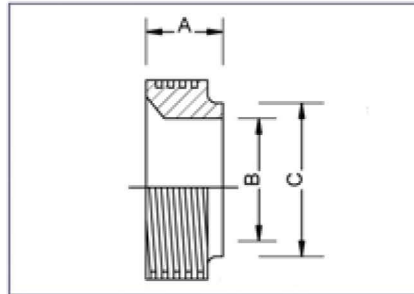

ACCESORIOS BEVEL SEAT

BS FERRULE CORTO ROSCADO A SOLDAR

| Tamaño | Ref. | A | B | C |
|--------|-----------|--------|-------|--------|
| 1" | T15TRF1.0 | 11/16" | 0.870 | 1" |
| 1.5" | T15TRF1.5 | 11/16" | 1.370 | 1 1/2" |
| 2" | T15TRF2.0 | 23/32" | 1.870 | 2" |
| 2.5" | T15TRF2.5 | 27/32" | 2.370 | 2 1/2" |
| 3" | T15TRF3.0 | 15/16" | 2.870 | 3" |
| 4" | T15TRF4.0 | 1" | 3.834 | 4" |

Disponible en: Buna y Teflón

BS FERRULE CORTO LISO A SOLDAR

| Tamaño | Ref. | A | B | C |
|--------|-----------|--------|-------|--------|
| 1" | T14PRF1.0 | 11/16" | 0.870 | 1" |
| 1.5" | T14PRF1.5 | 11/16" | 1.370 | 1 1/2" |
| 2" | T14PRF2.0 | 23/32" | 1.870 | 2" |
| 2.5" | T14PRF2.5 | 27/32" | 2.370 | 2 1/2" |
| 3" | T14PRF3.0 | 15/16" | 2.870 | 3" |
| 4" | T14PRF4.0 | 1" | 3.834 | 4" |

BS TUERCA HEXAGONAL

| Tamaño | Ref. | A | B |
|--------|---------|---------|----------|
| 1" | T13H1.0 | 29/32" | 1 13/16" |
| 1.5" | T13H1.5 | 31/32" | 2 13/32" |
| 2" | T13H2.0 | 1 1/16" | 3" |
| 2.5" | T13H2.5 | 1 3/16" | 3 19/32" |
| 3" | T13H3.0 | 1 9/32" | 4 3/16" |
| 4" | T13H4.0 | 1 1/2" | 5 7/16" |

| BS TAPA CIEGA | | | |
|---------------|---------|----------|--------|
| Tamaño | Ref. | A | B |
| 1" | T16A1.0 | 1 5/16" | 15/32" |
| 1.5" | T16A1.5 | 1 27/32" | 9/16" |
| 2" | T16A2.0 | 2 3/8" | 5/8" |
| 2.5" | T16A2.5 | 2 29/32" | 21/32" |
| 3" | T16A3.0 | 3 7/16" | 23/32" |
| 4" | T16A4.0 | 4 1/2" | 13/16" |