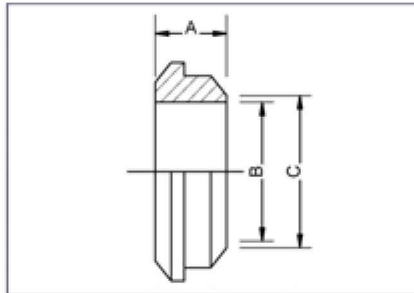

ACCESORIOS BEVEL SEAT

BS FERRULE CORTO ROSCADO A SOLDAR

| Tamaño | Ref. | A | B | C |
|--------|-----------|--------|-------|--------|
| 1" | T15TRF1.0 | 11/16" | 0.870 | 1" |
| 1.5" | T15TRF1.5 | 11/16" | 1.370 | 1 1/2" |
| 2" | T15TRF2.0 | 23/32" | 1.870 | 2" |
| 2.5" | T15TRF2.5 | 27/32" | 2.370 | 2 1/2" |
| 3" | T15TRF3.0 | 15/16" | 2.870 | 3" |
| 4" | T15TRF4.0 | 1" | 3.834 | 4" |

Disponible en: Buna y Teflón

BS FERRULE CORTO LISO A SOLDAR

| Tamaño | Ref. | A | B | C |
|--------|-----------|--------|-------|--------|
| 1" | T14PRF1.0 | 11/16" | 0.870 | 1" |
| 1.5" | T14PRF1.5 | 11/16" | 1.370 | 1 1/2" |
| 2" | T14PRF2.0 | 23/32" | 1.870 | 2" |
| 2.5" | T14PRF2.5 | 27/32" | 2.370 | 2 1/2" |
| 3" | T14PRF3.0 | 15/16" | 2.870 | 3" |
| 4" | T14PRF4.0 | 1" | 3.834 | 4" |

BS TUERCA HEXAGONAL

| Tamaño | Ref. | A | B |
|--------|---------|---------|----------|
| 1" | T13H1.0 | 29/32" | 1 13/16" |
| 1.5" | T13H1.5 | 31/32" | 2 13/32" |
| 2" | T13H2.0 | 1 1/16" | 3" |
| 2.5" | T13H2.5 | 1 3/16" | 3 19/32" |
| 3" | T13H3.0 | 1 9/32" | 4 3/16" |
| 4" | T13H4.0 | 1 1/2" | 5 7/16" |

| BS TAPA CIEGA | | | |
|---------------|---------|----------|--------|
| Tamaño | Ref. | A | B |
| 1" | T16A1.0 | 1 5/16" | 15/32" |
| 1.5" | T16A1.5 | 1 27/32" | 9/16" |
| 2" | T16A2.0 | 2 3/8" | 5/8" |
| 2.5" | T16A2.5 | 2 29/32" | 21/32" |
| 3" | T16A3.0 | 3 7/16" | 23/32" |
| 4" | T16A4.0 | 4 1/2" | 13/16" |