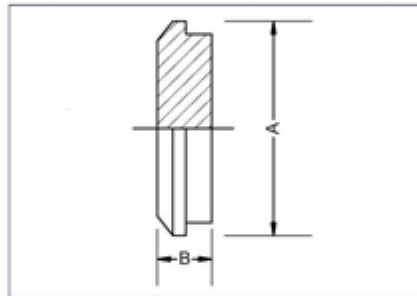

ACCESORIOS BEVEL SEAT

BS FERRULE CORTO ROSCADO A SOLDAR

| Tamaño | Ref. | A | B | C |
|--------|-----------|--------|-------|--------|
| 1" | T15TRF1.0 | 11/16" | 0.870 | 1" |
| 1.5" | T15TRF1.5 | 11/16" | 1.370 | 1 1/2" |
| 2" | T15TRF2.0 | 23/32" | 1.870 | 2" |
| 2.5" | T15TRF2.5 | 27/32" | 2.370 | 2 1/2" |
| 3" | T15TRF3.0 | 15/16" | 2.870 | 3" |
| 4" | T15TRF4.0 | 1" | 3.834 | 4" |

Disponible en: Buna y Teflón

BS FERRULE CORTO LISO A SOLDAR

| Tamaño | Ref. | A | B | C |
|--------|-----------|--------|-------|--------|
| 1" | T14PRF1.0 | 11/16" | 0.870 | 1" |
| 1.5" | T14PRF1.5 | 11/16" | 1.370 | 1 1/2" |
| 2" | T14PRF2.0 | 23/32" | 1.870 | 2" |
| 2.5" | T14PRF2.5 | 27/32" | 2.370 | 2 1/2" |
| 3" | T14PRF3.0 | 15/16" | 2.870 | 3" |
| 4" | T14PRF4.0 | 1" | 3.834 | 4" |

BS TUERCA HEXAGONAL

| Tamaño | Ref. | A | B |
|--------|---------|---------|----------|
| 1" | T13H1.0 | 29/32" | 1 13/16" |
| 1.5" | T13H1.5 | 31/32" | 2 13/32" |
| 2" | T13H2.0 | 1 1/16" | 3" |
| 2.5" | T13H2.5 | 1 3/16" | 3 19/32" |
| 3" | T13H3.0 | 1 9/32" | 4 3/16" |
| 4" | T13H4.0 | 1 1/2" | 5 7/16" |

| BS TAPA CIEGA | | | |
|---------------|---------|----------|--------|
| Tamaño | Ref. | A | B |
| 1" | T16A1.0 | 1 5/16" | 15/32" |
| 1.5" | T16A1.5 | 1 27/32" | 9/16" |
| 2" | T16A2.0 | 2 3/8" | 5/8" |
| 2.5" | T16A2.5 | 2 29/32" | 21/32" |
| 3" | T16A3.0 | 3 7/16" | 23/32" |
| 4" | T16A4.0 | 4 1/2" | 13/16" |