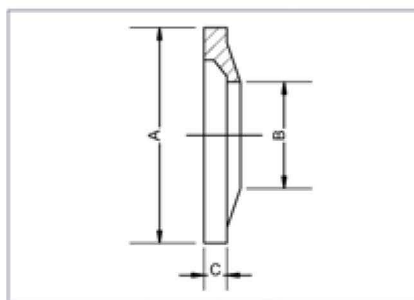

ACCESORIOS BEVEL SEAT

BS FERRULE CORTO ROSCADO A SOLDAR

| Tamaño | Ref. | A | B | C |
|--------|-----------|--------|-------|--------|
| 1" | T15TRF1.0 | 11/16" | 0.870 | 1" |
| 1.5" | T15TRF1.5 | 11/16" | 1.370 | 1 1/2" |
| 2" | T15TRF2.0 | 23/32" | 1.870 | 2" |
| 2.5" | T15TRF2.5 | 27/32" | 2.370 | 2 1/2" |
| 3" | T15TRF3.0 | 15/16" | 2.870 | 3" |
| 4" | T15TRF4.0 | 1" | 3.834 | 4" |

Disponible en: Buna y Teflón

BS FERRULE CORTO LISO A SOLDAR

| Tamaño | Ref. | A | B | C |
|--------|-----------|--------|-------|--------|
| 1" | T14PRF1.0 | 11/16" | 0.870 | 1" |
| 1.5" | T14PRF1.5 | 11/16" | 1.370 | 1 1/2" |
| 2" | T14PRF2.0 | 23/32" | 1.870 | 2" |
| 2.5" | T14PRF2.5 | 27/32" | 2.370 | 2 1/2" |
| 3" | T14PRF3.0 | 15/16" | 2.870 | 3" |
| 4" | T14PRF4.0 | 1" | 3.834 | 4" |

BS TUERCA HEXAGONAL

| Tamaño | Ref. | A | B |
|--------|---------|---------|----------|
| 1" | T13H1.0 | 29/32" | 1 13/16" |
| 1.5" | T13H1.5 | 31/32" | 2 13/32" |
| 2" | T13H2.0 | 1 1/16" | 3" |
| 2.5" | T13H2.5 | 1 3/16" | 3 19/32" |
| 3" | T13H3.0 | 1 9/32" | 4 3/16" |
| 4" | T13H4.0 | 1 1/2" | 5 7/16" |

| BS TAPA CIEGA | | | |
|---------------|---------|----------|--------|
| Tamaño | Ref. | A | B |
| 1" | T16A1.0 | 1 5/16" | 15/32" |
| 1.5" | T16A1.5 | 1 27/32" | 9/16" |
| 2" | T16A2.0 | 2 3/8" | 5/8" |
| 2.5" | T16A2.5 | 2 29/32" | 21/32" |
| 3" | T16A3.0 | 3 7/16" | 23/32" |
| 4" | T16A4.0 | 4 1/2" | 13/16" |